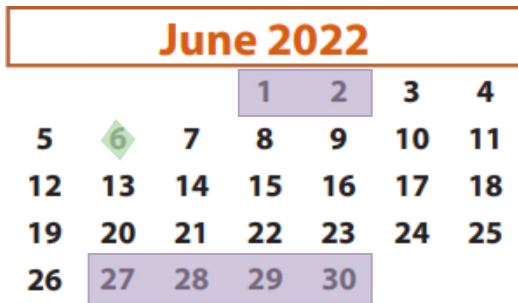

## Early Intervention Academy | 2022 Summer Schedule

School Hours | 8:10 a.m. – 2:30 p.m.

Fort Bend ISD’s Early Intervention Academy will operate with an extended school year, with a total of 199 instructional days.

While the academy will follow Fort Bend ISD’s traditional 2021–22 school year calendar, students will also attend 24 additional school days during June and July. During these months, classes will be held Monday – Thursday.